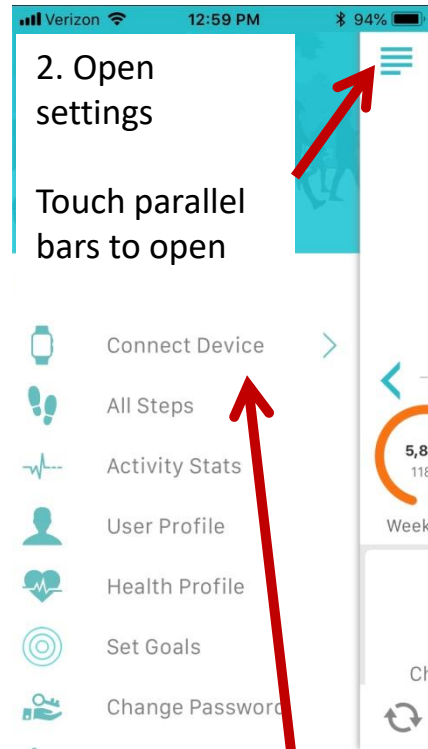

Download the Walkingspree App
Fitbit, Apple Health, Garmin linking with the Walkingspree App
Available in the Apple App Store or for Android in the Google Play Store
Please update your app if needed.

You will need your Apple App Store user name and password or your Google Play user name and password and your Walkingspree user name and password

1. Open the Walkingspree App

3. Select "Connect Device"

Choose which device you would like to "link". For any Fitbit devices select "Fitbit" For Apple Watches select "Apple Health"