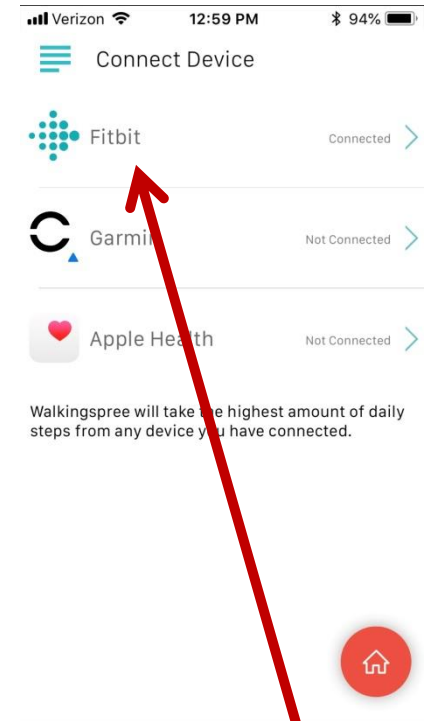

Download the Walkingspree App
Fitbit, Apple Health, Garmin linking with the Walkingspree App
Available in the Apple App Store or for Android in the Google Play Store
Please update your app if needed.

You will need your Apple App Store user name and password or your Google Play user name and password and your Walkingspree user name and password

1. Open the Walkingspree App

3. Select "Connect Device"

Choose which device you would like to "link". For any Fitbit devices select "Fitbit" For Apple Watches select "Apple Health"